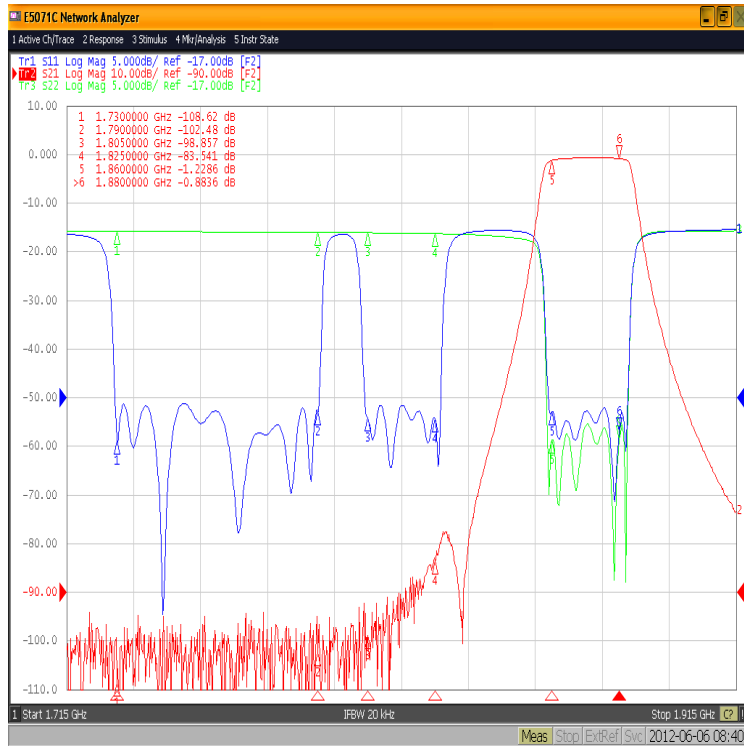

Rx Filter 1730MHz - 1790MHz

Tx1 Filter 1805MHz - 1825MHz

Tx2 Filter 1860MHz - 1880MHz

PIM Results: Currently Not Available