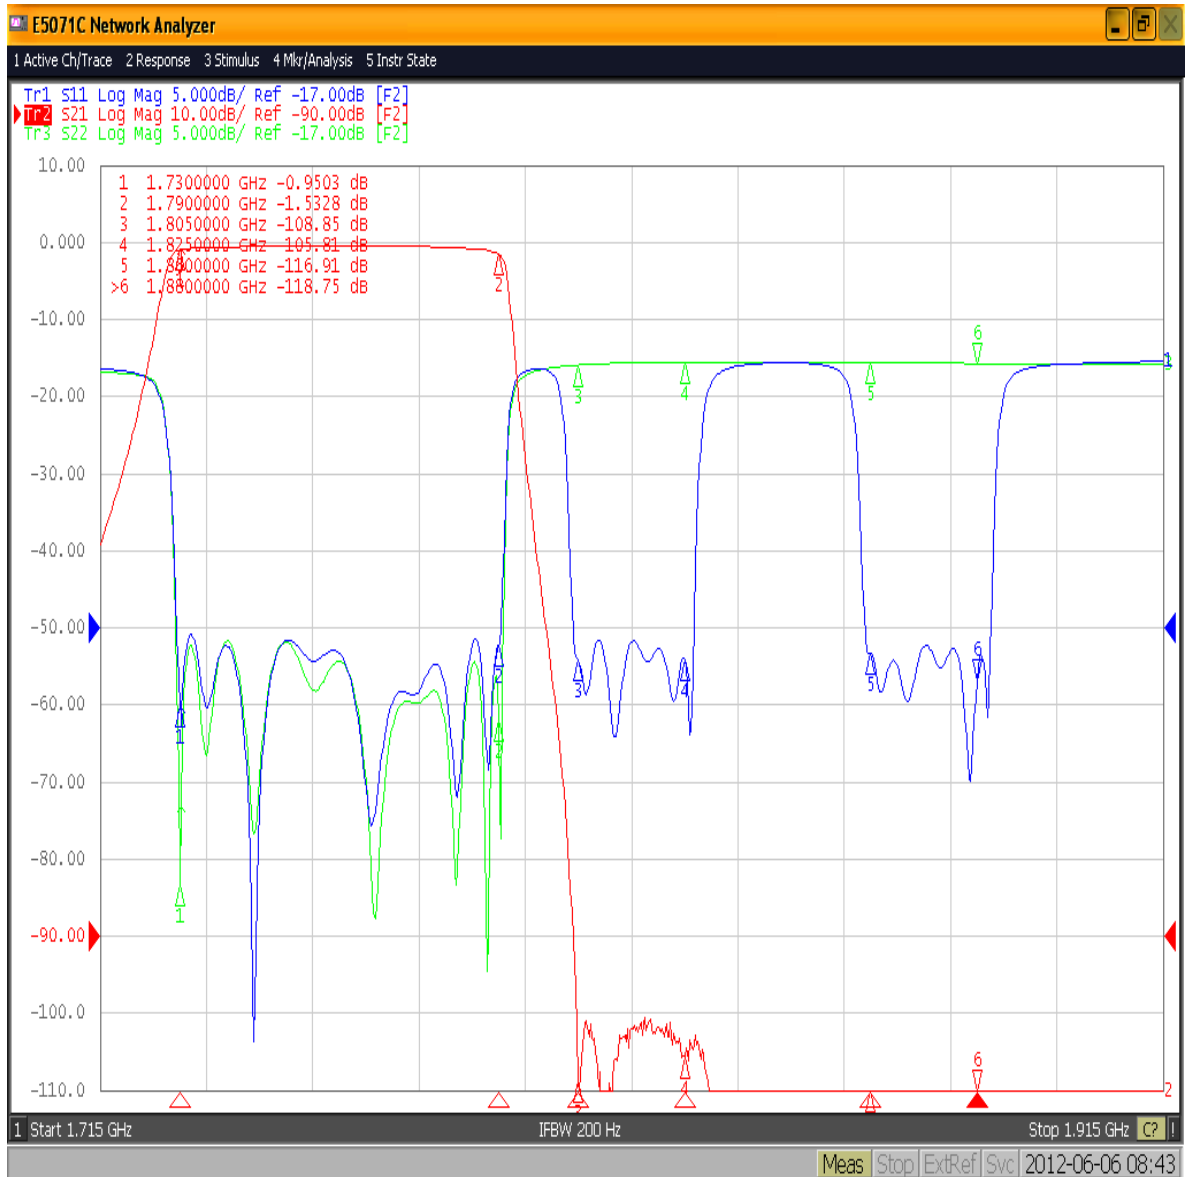

Rx Filter 1730MHz - 1790MHz

Tx1 Filter 1805MHz - 1825MHz

Tx2 Filter 1860MHz - 1880MHz

PIM Results: Currently Not Available