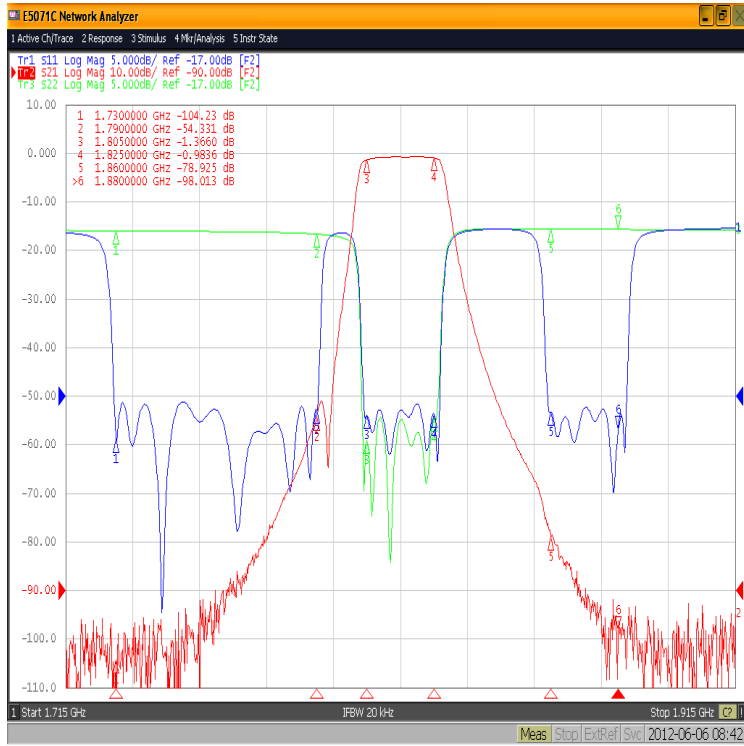

Rx Filter 1730MHz - 1790MHz

Tx1 Filter 1805MHz - 1825MHz

Tx2 Filter 1860MHz - 1880MHz

PIM Results: Currently Not Available